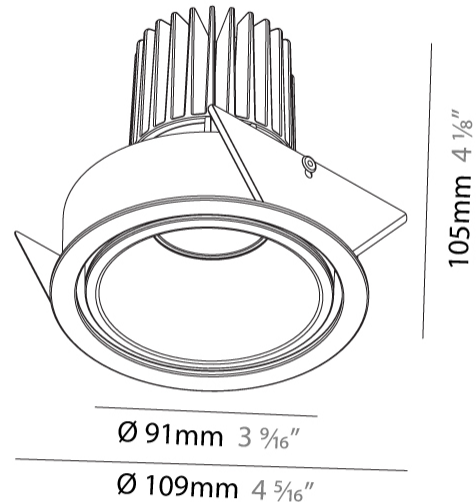

1. To build a product code in our configurator select the specify button on the base model # product page
2. To build a manual product code on this datasheet choose from the options listed below in blue font and add the suffix to the base model #

GENERAL

Series: Invader Standard
Subseries: Invader Adjustable
Partner: Prolicht
Division: Architectural
Installation: Recessed
Product Type: Downlight
Mounting Location: Ceiling
Light Distribution: Adjustable / Downlight

PHYSICAL

Aperture Sizes - Downlights: 2"
Shape: Round
Diameter (mm): 109
Diameter (in): 4 ⁵/₁₆
Height (mm): 105
Height (in): 4 ¹/₈
Min. Recessing Depth (mm): 120
Min. Recessing Depth (in): 4 ³/₄
Weight (kg): 0.421
Weight (lbs): 0.93
Fixture Finish: SSR / BKV / CWI / CRY / HAB / UFT / ITA / RUA / FTG / MYG / LOD / PUS / FRO / FUP / KIA / POP / BLS / SPG / MEY / GOH / CHC / COM / ABZ / JAG / OBR / MOS / ROR
Fixture Material: Aluminum
Cut-out Measurements: 104mm / 4 1/8"

ELECTRICAL

Lamp Type: LED
Input Wattage (W): 16.5
Total Output Wattage (W): 15
Dimming: Dali Dimming
Driver Included: No
Driver Location: Recessed Housing
Input Voltage (V): 120
Constant Current (MA): 350

LED

Number of LEDs: 1
Max. Delivered Lumen (lm): 760
Nominal Lumen (lm): 1140
CRI: >90 CRI
Lamp Life (hrs): 50000

OPTICAL

Reflector: 20 / 40 / 60
Adjustability: Rotational 180°; Tilt 30°

RATINGS AND CERTIFICATIONS

Certified By: CSA Certified to UL and CSA Standards
IP rating: IP20