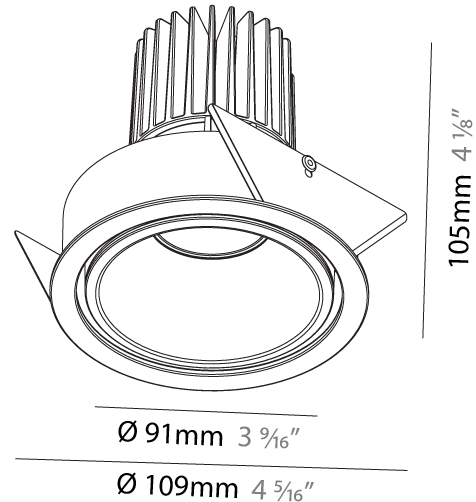

GENERAL

Series: Invader Standard
Subseries: Invader Adjustable
Partner: Prolicht
Division: Architectural
Installation: Recessed
Product Type: Downlight
Mounting Location: Ceiling
Light Distribution: Adjustable

PHYSICAL

Aperture Sizes - Downlights: 2"
Shape: Round
Diameter (mm): 109
Diameter (in): 4 ⁵/₁₆"
Height (mm): 105
Height (in): 4 ¹/₈"
Min. Recessing Depth (mm): 120
Min. Recessing Depth (in): 4 ³/₄"
Weight (kg): 0.434
Weight (lbs): 0.96
Fixture Finish: SSR / BKV / CWI / CRY / HAB / UFT / ITA / RUA / FTG / MYG / LOD / PUS / FRO / FUP / KIA / POP / BLS / SPG / MEY / GOH / CHC / COM / ABZ / JAG / OBR / MOS / ROR
Fixture Material: Aluminum
Cut-out Measurements: 104mm / 4 1/8"

ELECTRICAL

Lamp Type: LED (Zhaga Standard)
Input Wattage (W): 14.3
Total Output Wattage (W): 13
Dimming: Tri-Mode (Non-Dimming and Phase Dimming (120Vac only) and 0-10V Dimming)
Driver Included: No
Driver Location: Recessed Housing
Driver Type: Constant Current - Universal
Housing: See components
Input Voltage (V): 120 - 277
Constant Current (MA): 350

LED

Number of LEDs: 1
Color Temperature (°K): 2700 / 3000 / 3500 / 4000
Max. Delivered Lumen (lm): 890 / 920 / 970 / 990
Nominal Lumen (lm): 1304 / 1352 / 1421 / 1450
CRI: >90 CRI
Lamp Life (hrs): 50000

OPTICAL

Reflector: 20 / 40 / 60
Adjustability: Rotational 180°; Tilt 30°

RATINGS AND CERTIFICATIONS

Certified By: Certified for North American Standards
IP rating: IP20