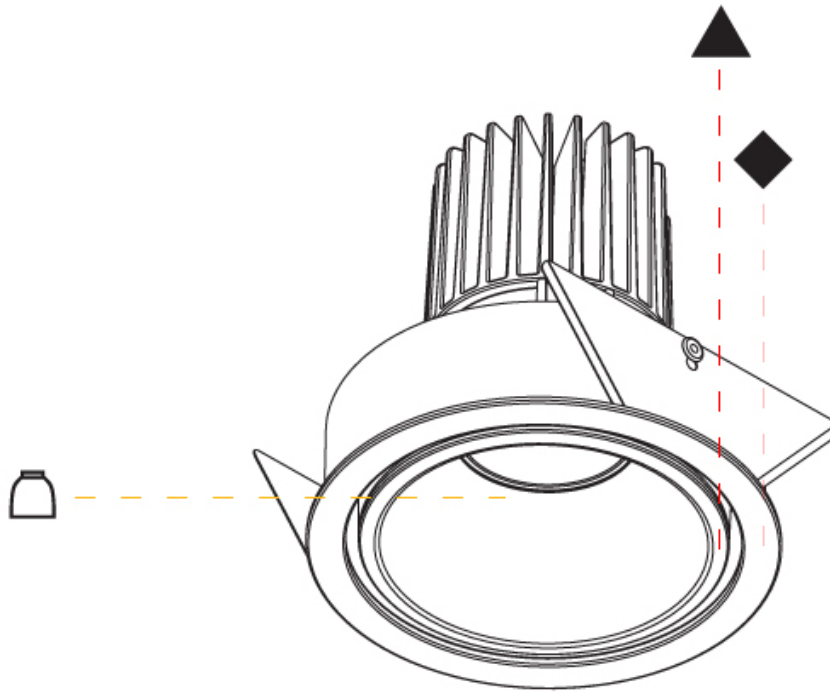

INVADER ADJUSTABLE RECESSED

A35601-

PROJECT	_____
TYPE	_____
SPECIFIER	_____
QUANTITY	_____
DATE	_____

A